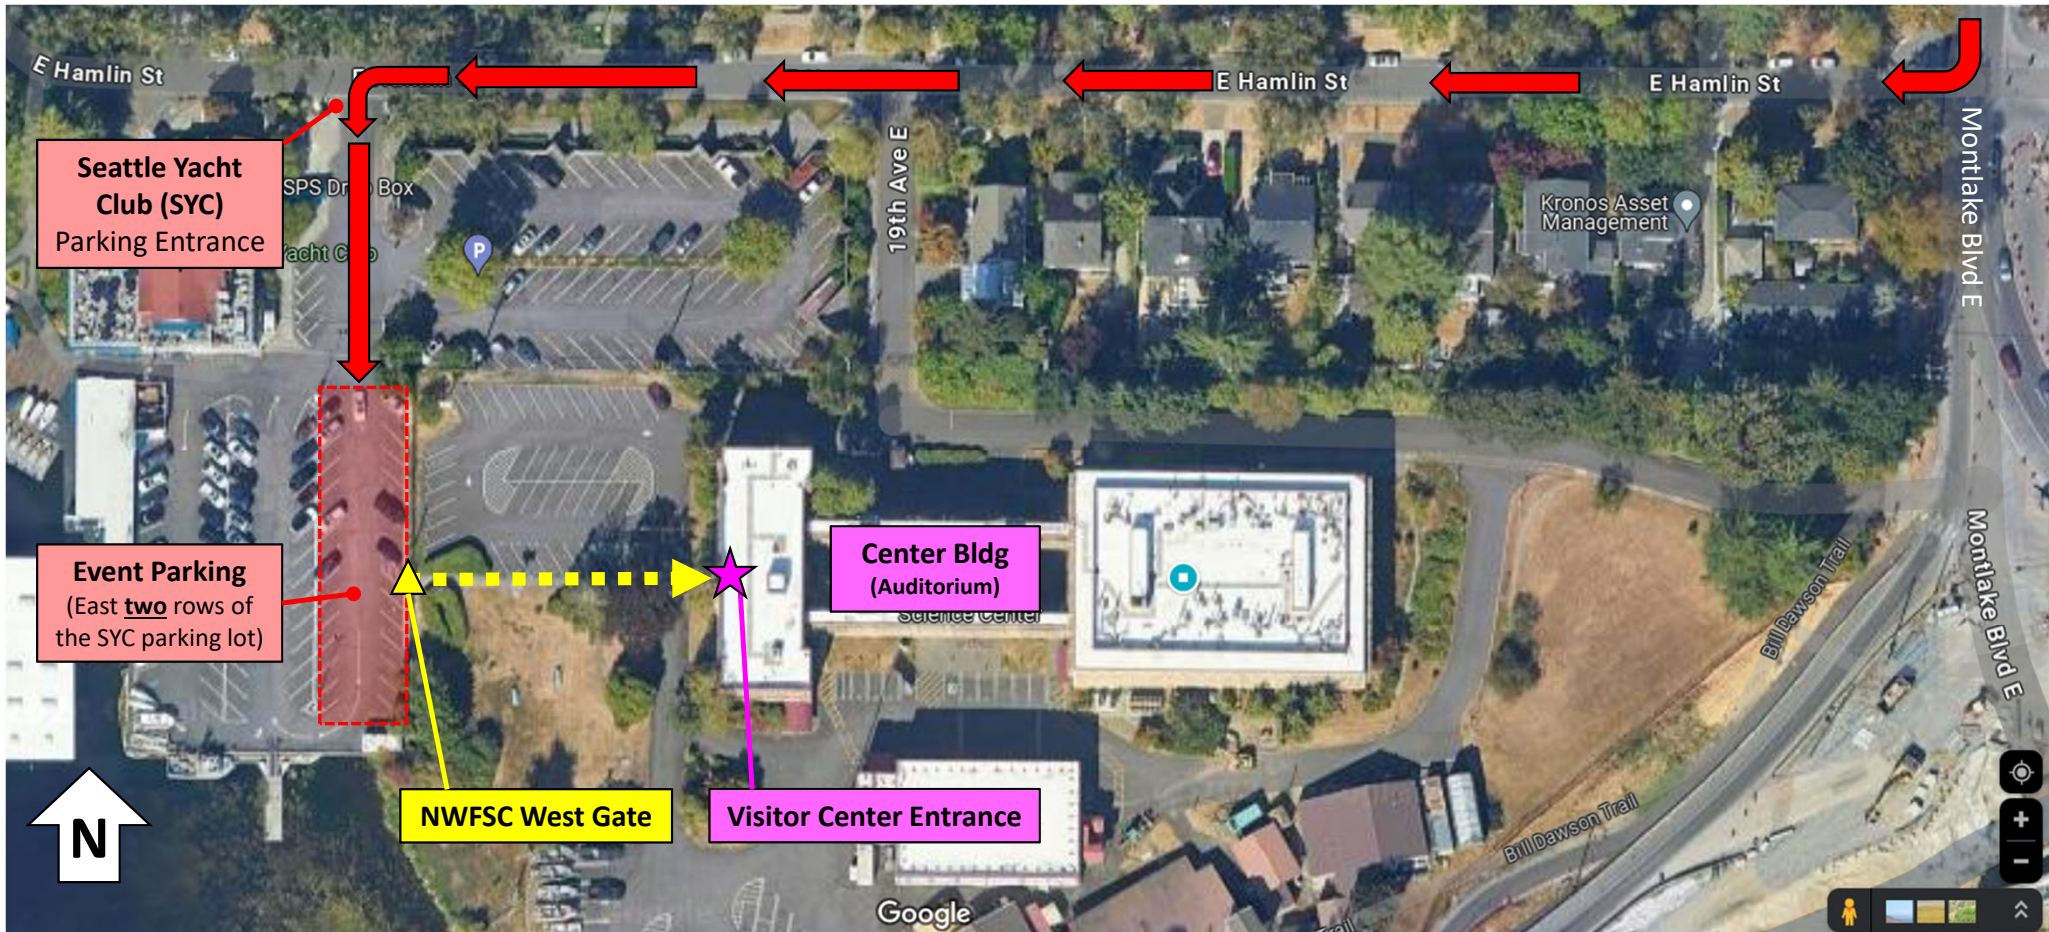

NOAA NWFSC Event Parking Directions

DIRECTIONS to SYC Parking Lot:

- Click on this Google Map link: <https://www.google.com/maps/place/47%C2%B038'41.5%22N+122%C2%B018'29.5%22W/@47.6448549,-122.3088437,185m/data=!3m2!1e3!4b1!4m4!3m3!8m2!3d47.644854!4d-122.3082?entry=ttu>; or
- Copy and paste these coordinates into your navigation: **47°38'41.5"N 122°18'29.5"W**