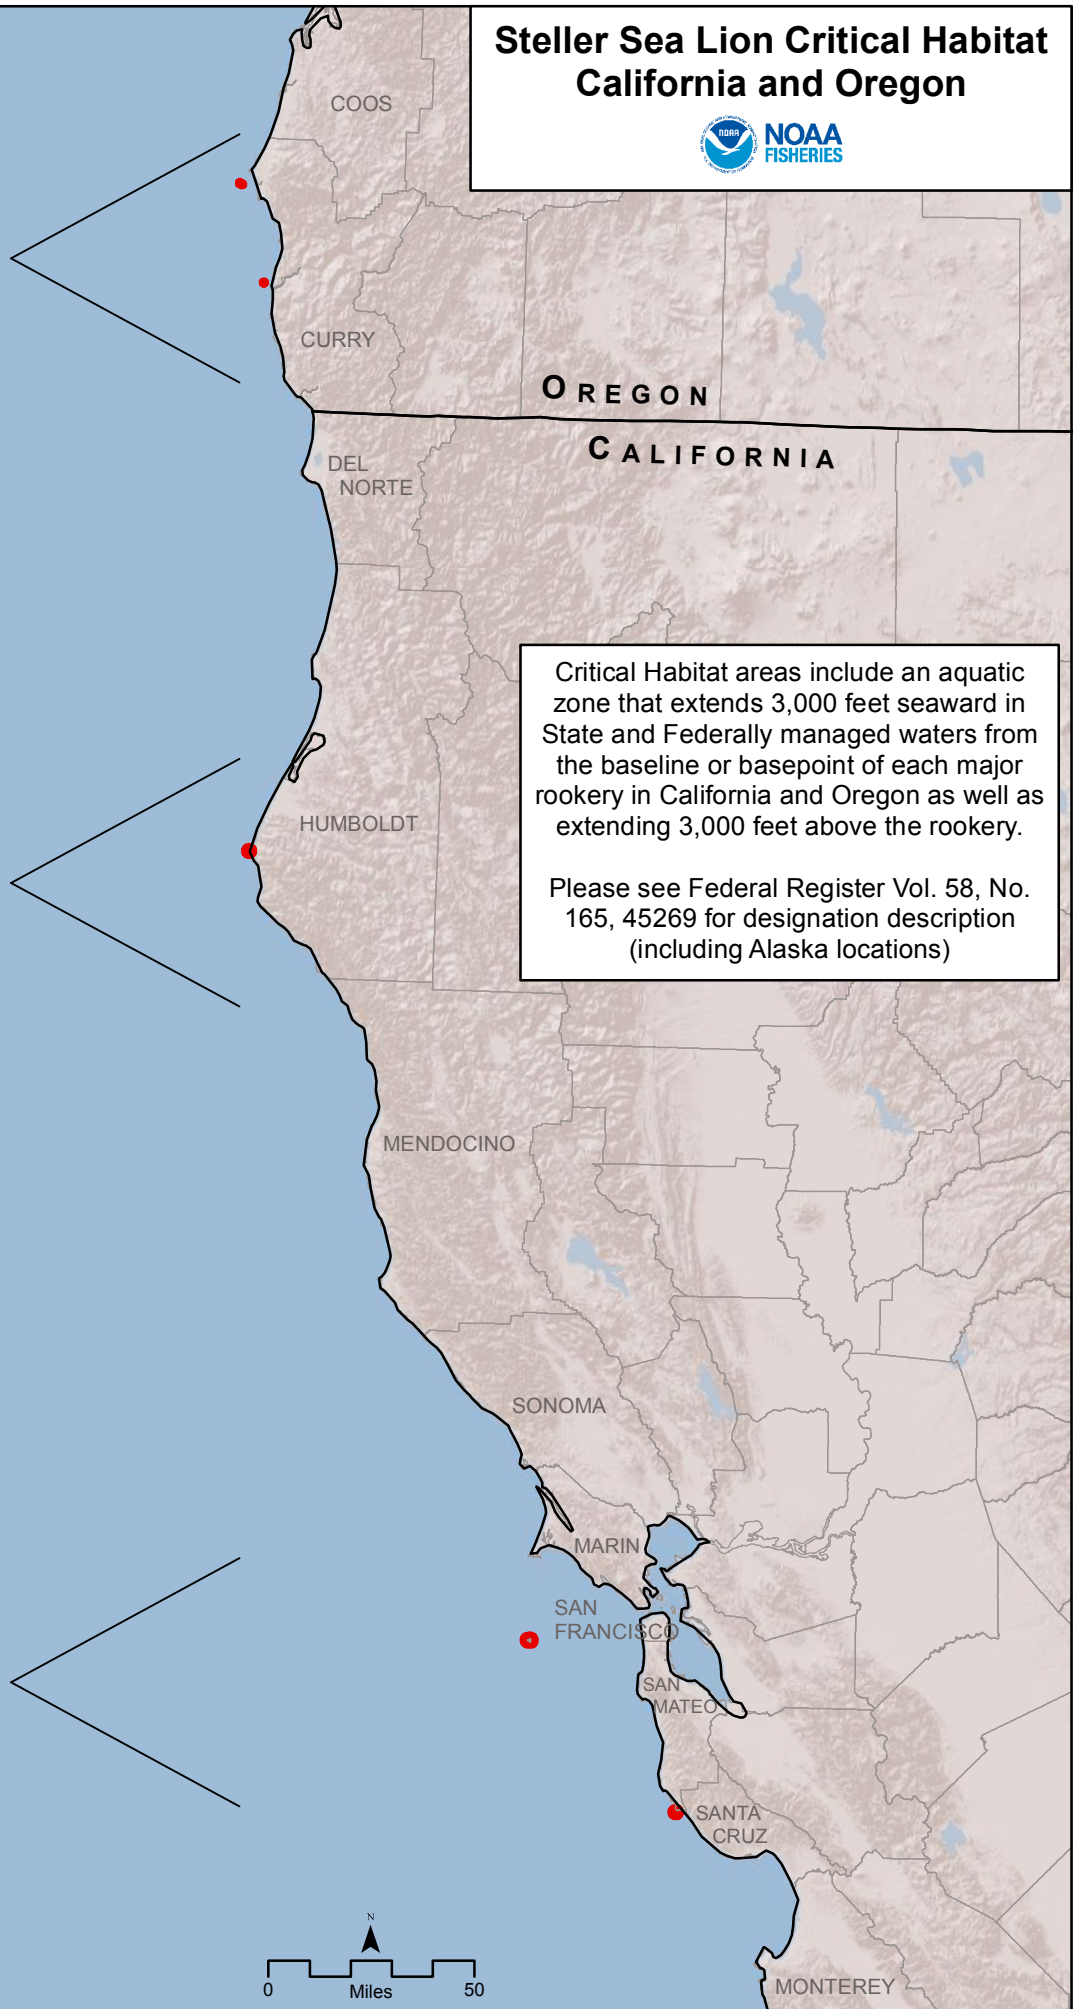

# Steller Sea Lion Critical Habitat California and Oregon

Critical Habitat areas include an aquatic zone that extends 3,000 feet seaward in State and Federally managed waters from the baseline or basepoint of each major rookery in California and Oregon as well as extending 3,000 feet above the rookery.

Please see Federal Register Vol. 58, No. 165, 45269 for designation description (including Alaska locations)