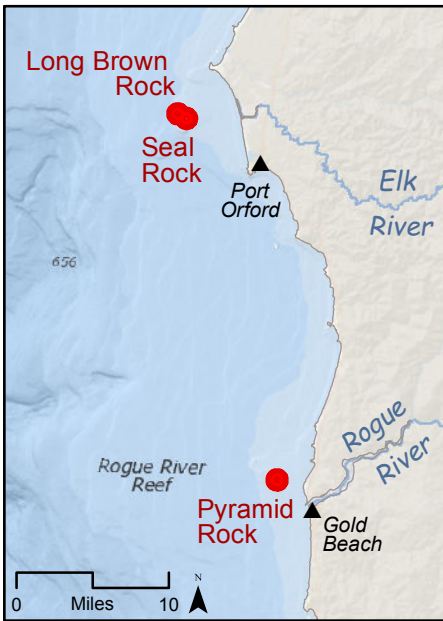

# Steller Sea Lion Critical Habitat California and Oregon

Critical Habitat areas include an aquatic zone that extends 3,000 feet seaward in State and Federally managed waters from the baseline or basepoint of each major rookery in California and Oregon as well as extending 3,000 feet above the rookery.